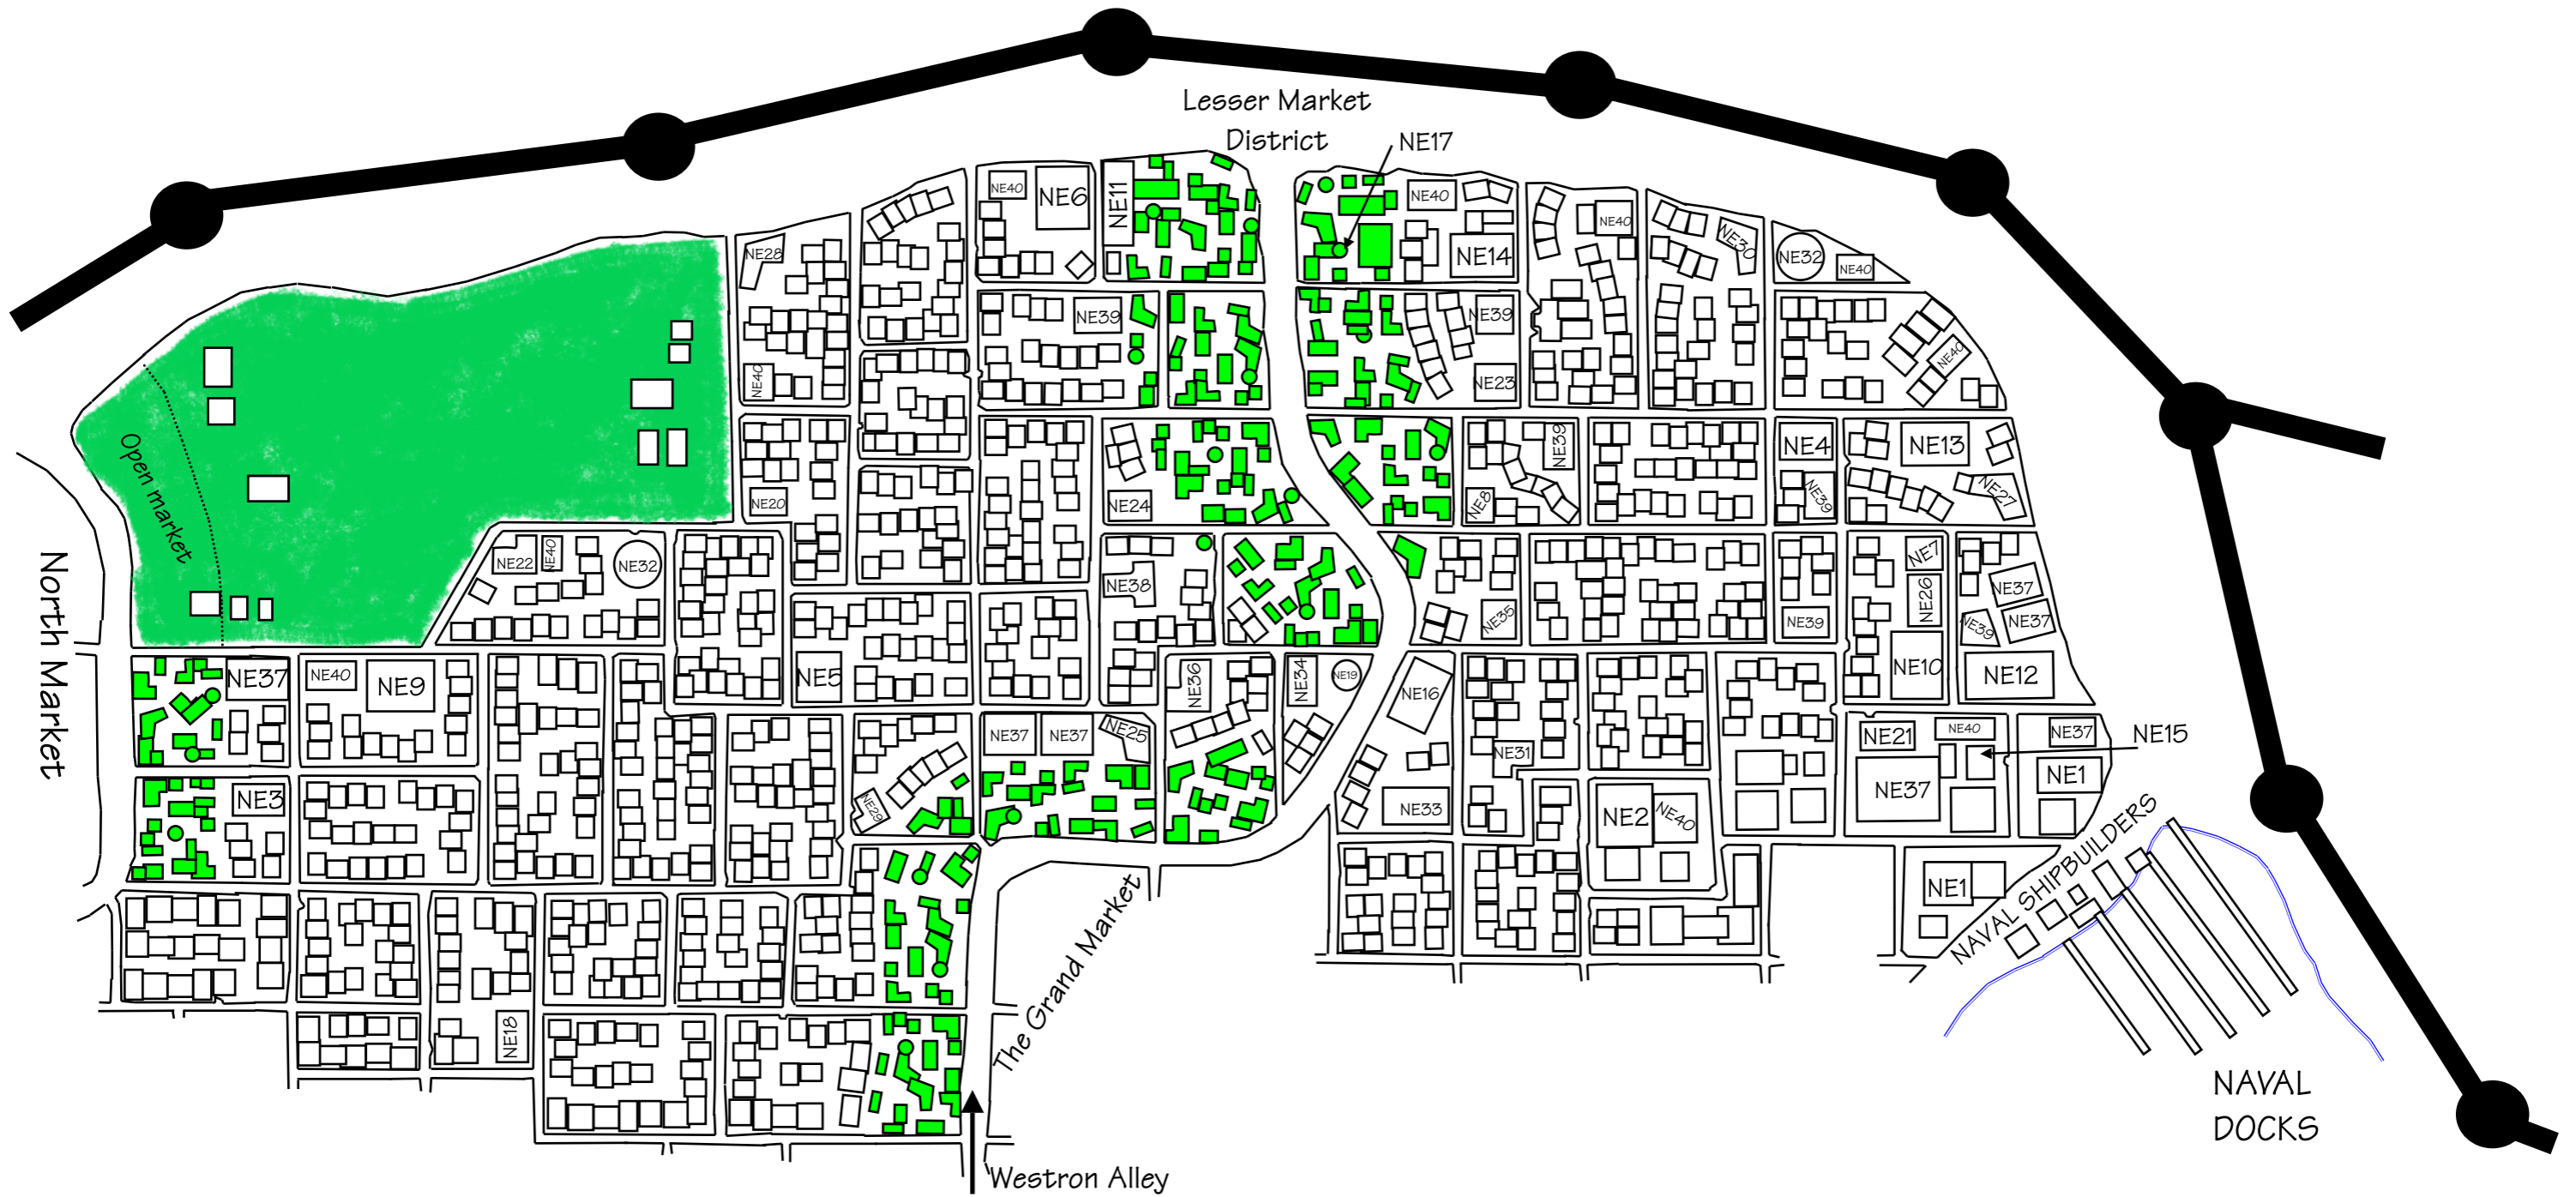

SPECULARUM

North End

NE1	Naval Shipbuilders	NE11	Loggers Guildhall	NE21	Temple/Shrine	NE31	Lucor's Scrolls Tavern
NE2	The Black-Heart Lily	NE12	Mariners Guildhall	NE22	Westron Inn	NE32	Granary x 2
NE3	Desmond's Dive	NE13	Fishmongers Guildhall	NE23	The Bridge of Blood Tavern	NE33	District Court House
NE4	The Hart and Harrow	NE14	Innholders Guildhall	NE24	The Solitary Knight Tavern	NE34	District Admin Office
NE5	The Gored Ox	NE15	Akarios, Shipwright	NE25	Petros' Ditch Tavern	NE35	Diostrict Revenue Office
NE6	Hippogriff Inn	NE16	Church of St. Lucor	NE26	The Mermaid's Kiss Tavern	NE36	City Guard Barracks
NE7	Golden Coin Gambling House	NE17	Martina Blossombath, Pastry stand	NE27	The Anchor & Compass Tavern	NE37	Warehouses x 7
NE8	Boris Nikoli's grocery	NE18	Dragonfly Tavern	NE28	The Plough Tavern	NE38	Bath House
NE9	Blacksmiths Guildhall	NE19	City Well	NE29	The Harvest Moon Tavern	NE39	Boarding House x 5
NE10	Carpenters Guildhall	NE20	Temple/Shrine	NE30	Giant's Slumber Tavern	NE40	Stables x 7

Map by AllanP March 2012
 Based on map from GAZ1;
 With input from members of
 The Piazza community
 including agathokles and
 Ville Lahde

v1