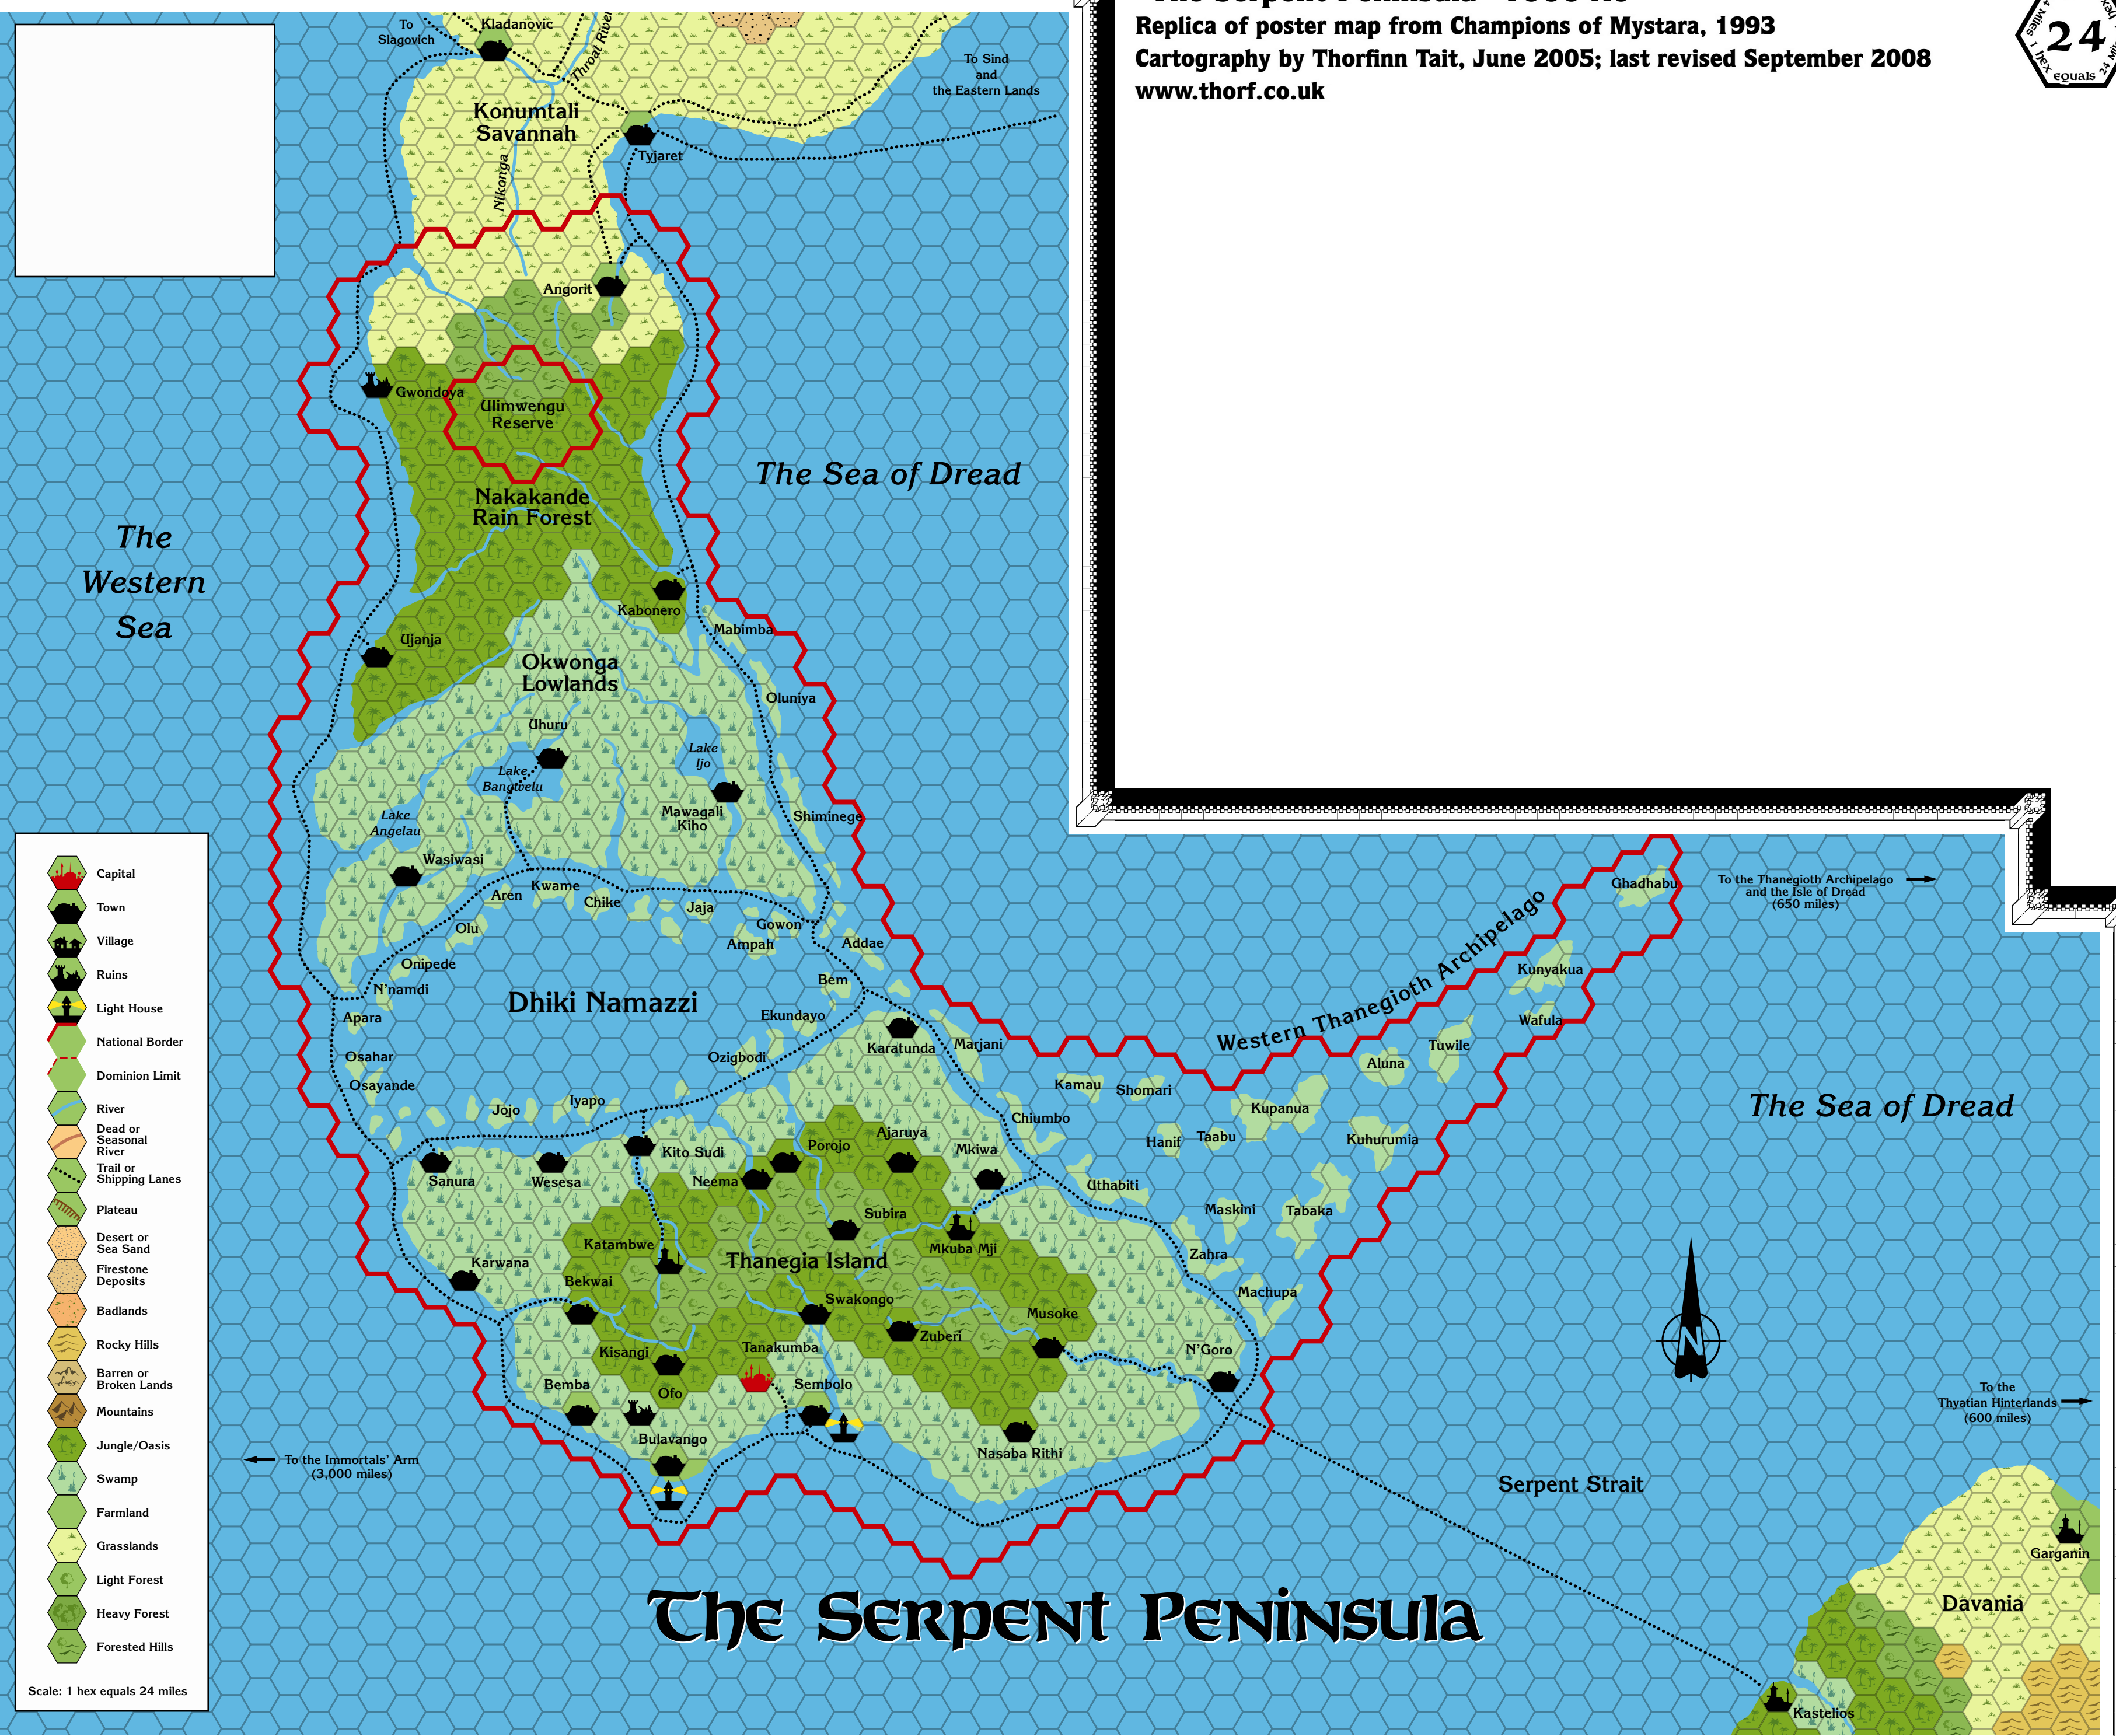

"The Serpent Peninsula" 1000 AC

Replica of poster map from *Champions of Mystara*, 1993

Cartography by Thorfinn Tait, June 2005; last revised September 2008

www.thorf.co.uk

- Capital
 - Town
 - Village
 - Ruins
 - Light House
 - National Border
 - Dominion Limit
 - River
 - Dead or Seasonal River
 - Trail or Shipping Lanes
 - Plateau
 - Desert or Sea Sand
 - Firestone Deposits
 - Badlands
 - Rocky Hills
 - Barren or Broken Lands
 - Mountains
 - Jungle/Oasis
 - Swamp
 - Farmland
 - Grasslands
 - Light Forest
 - Heavy Forest
 - Forested Hills
- Scale: 1 hex equals 24 miles

The Serpent Peninsula