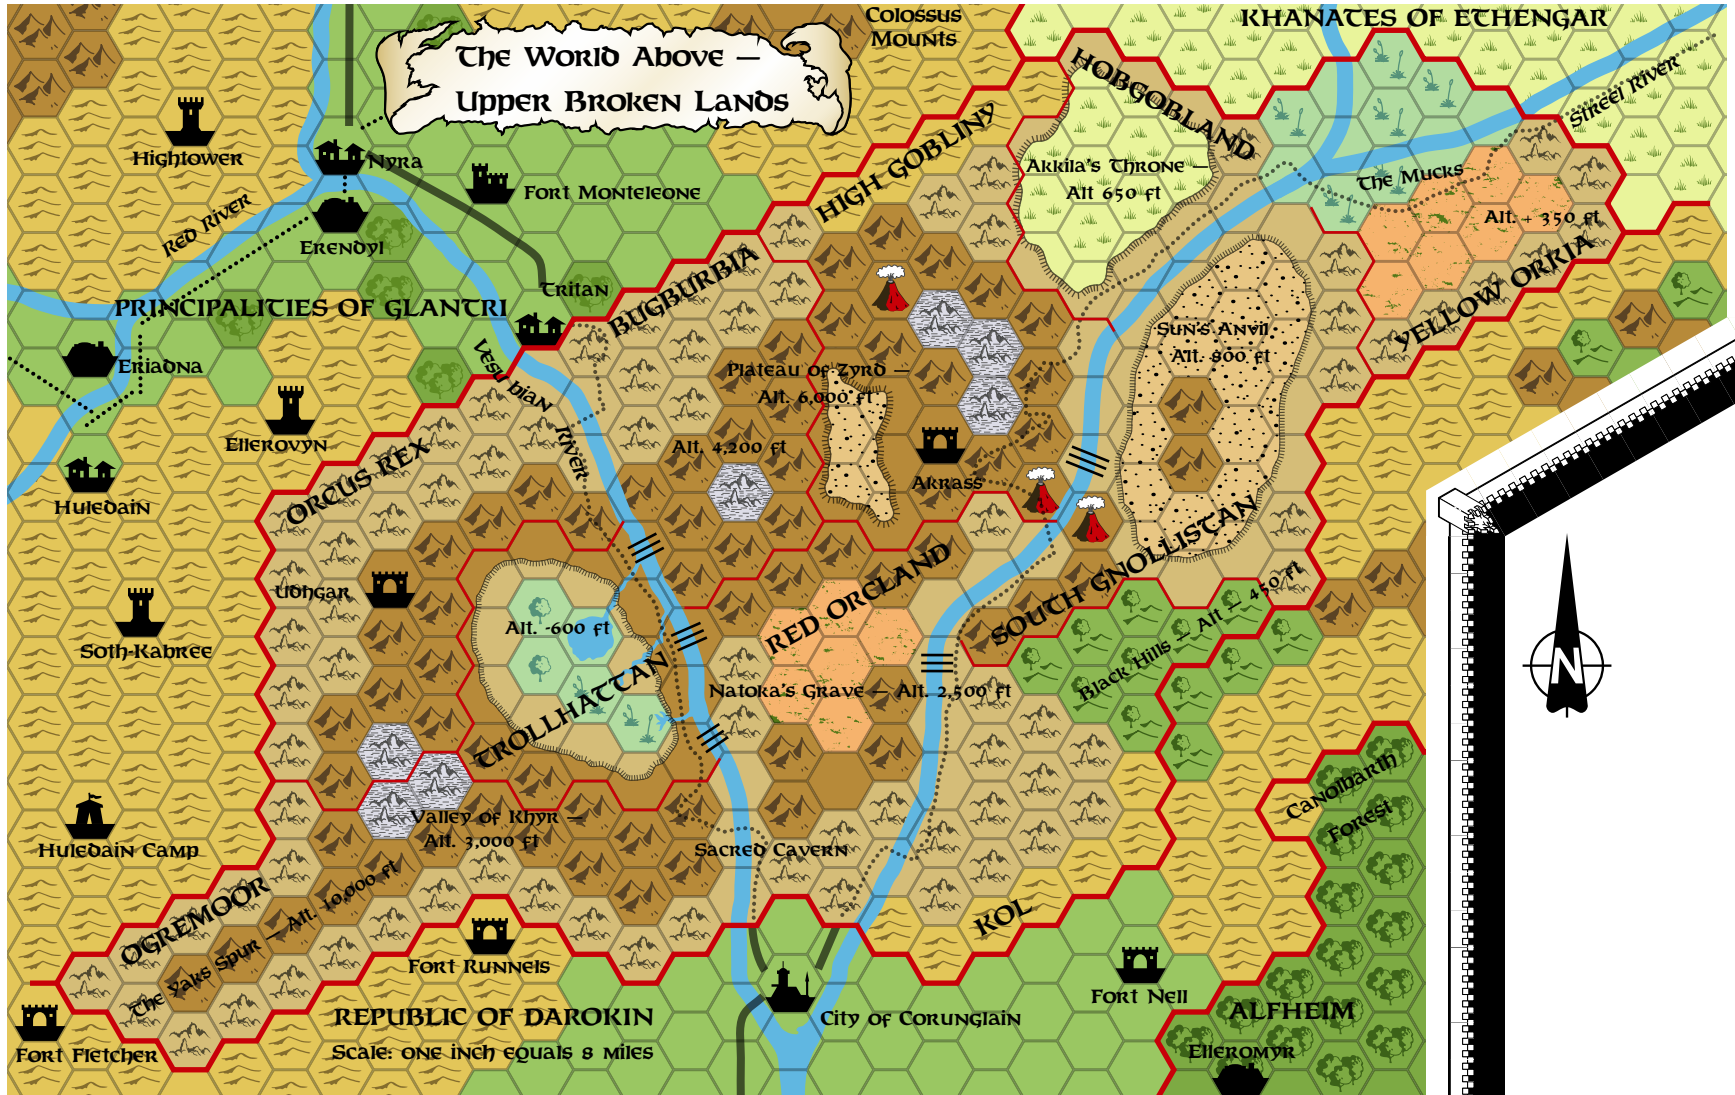

“The World Above — Upper Broken Lands” 1000 AC

Replica of poster map from GAZ10 The Orcs of Thar, 1989

Cartography by Thorfinn Tait, September 2008

www.thorf.co.uk

The World Above —
Upper Broken Lands

Scale: one inch equals 8 miles