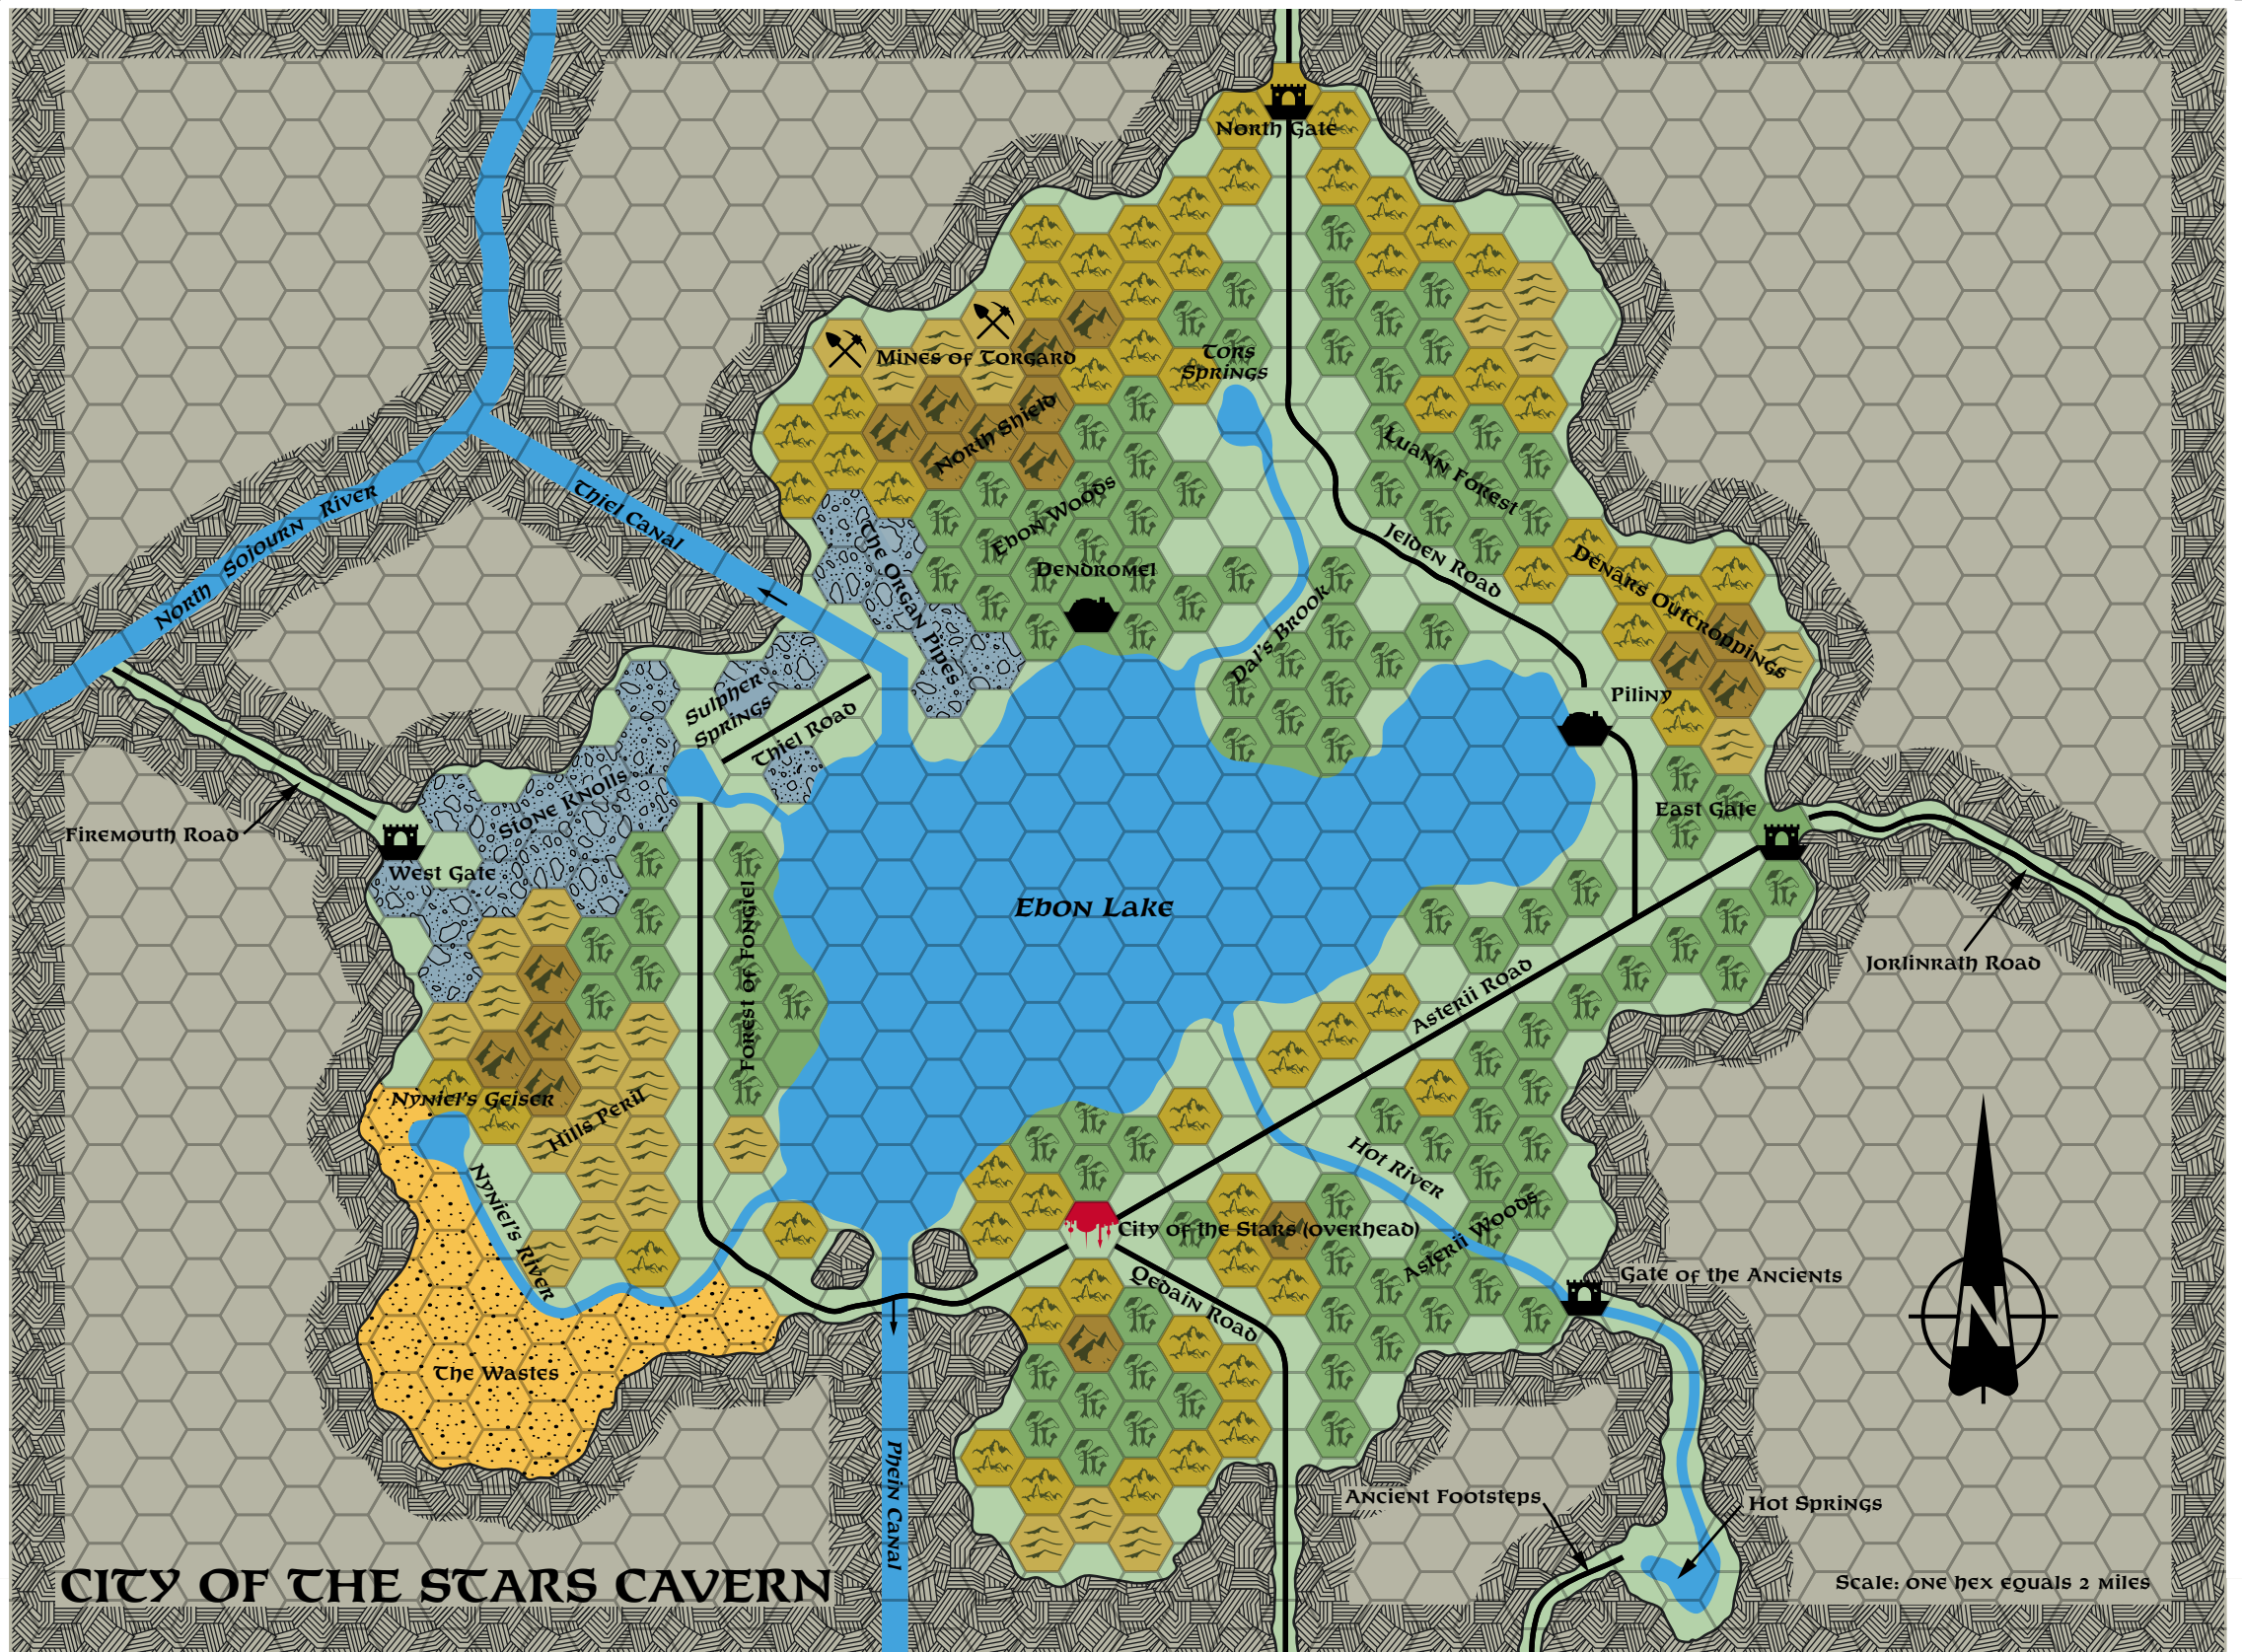

“City of the Stars Cavern” 1000 AC

Replica of poster map from GAZ13 The Shadow Elves, 1990

Cartography by Thorfinn Tait, April 2006; last revised May 2009

www.thorf.co.uk

CITY OF THE STARS CAVERN

Scale: one hex equals 2 miles