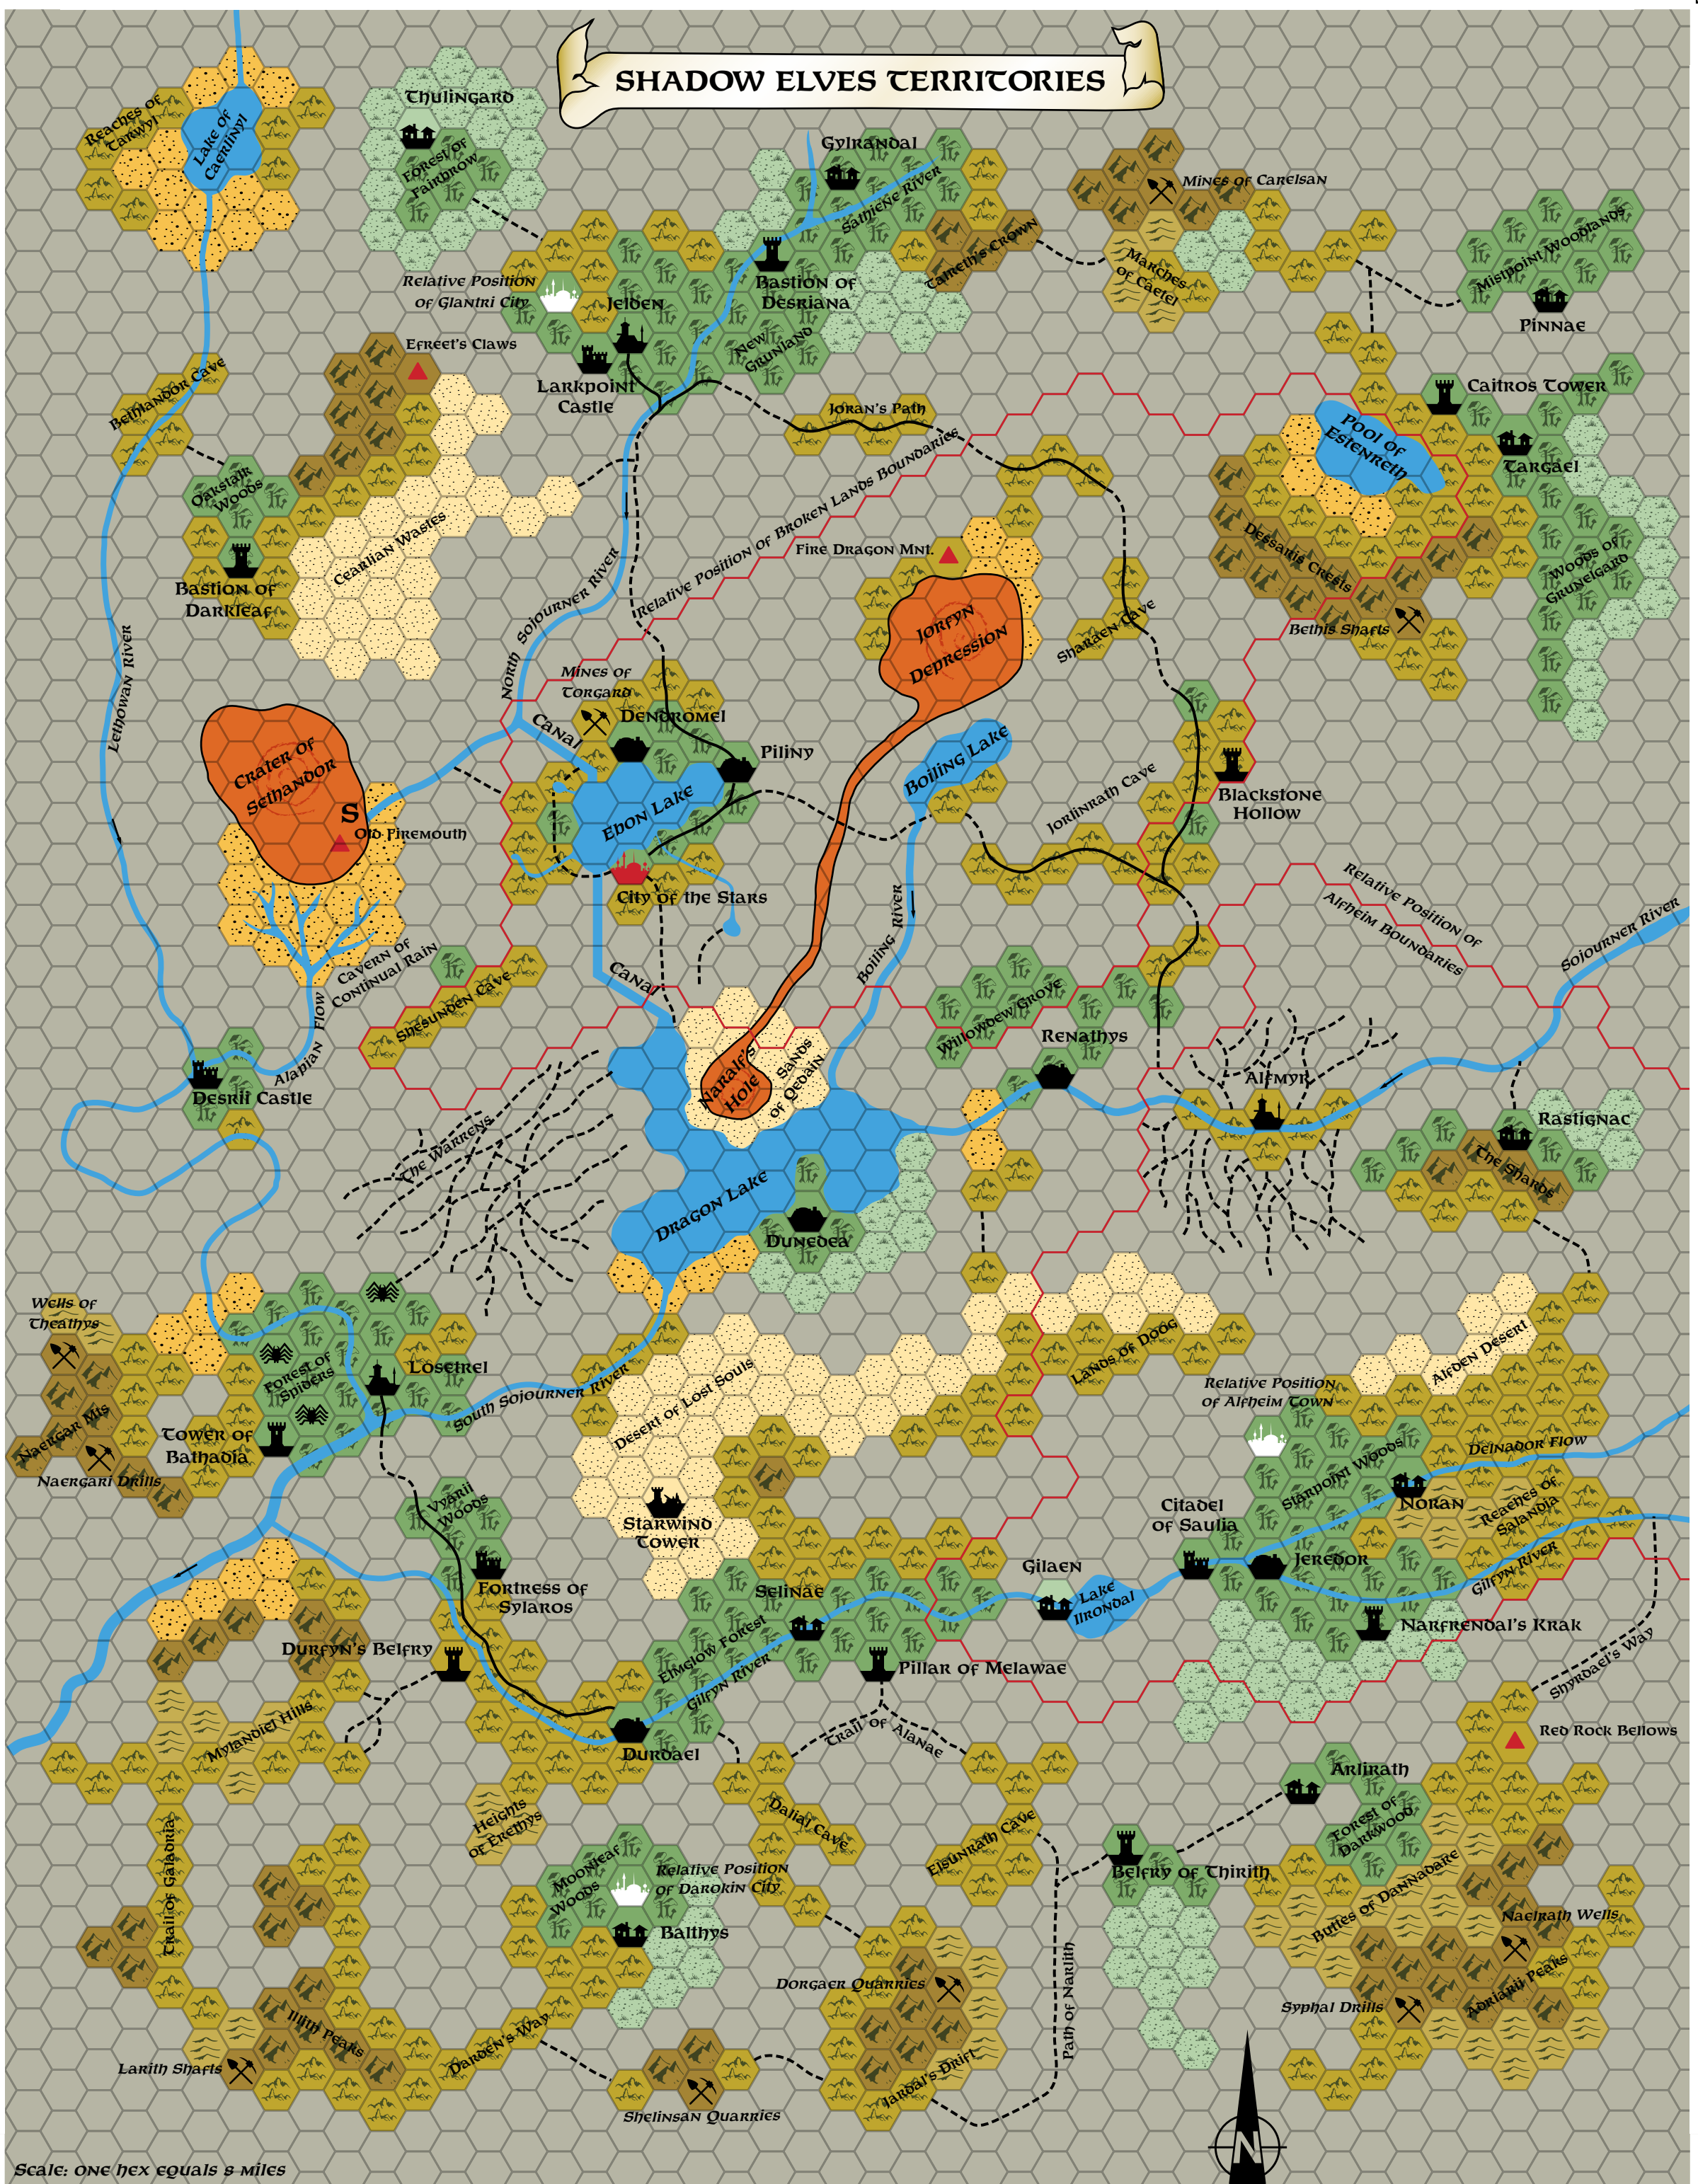

"Shadow Elves Territories" 1000 AC

Replica of poster map from GAZ13 The Shadow Elves, 1990

Cartography by Thorfinn Tait, February 2005; last revised May 2009

www.thorf.co.uk

SHADOW ELVES TERRITORIES

Scale: one hex equals 8 miles