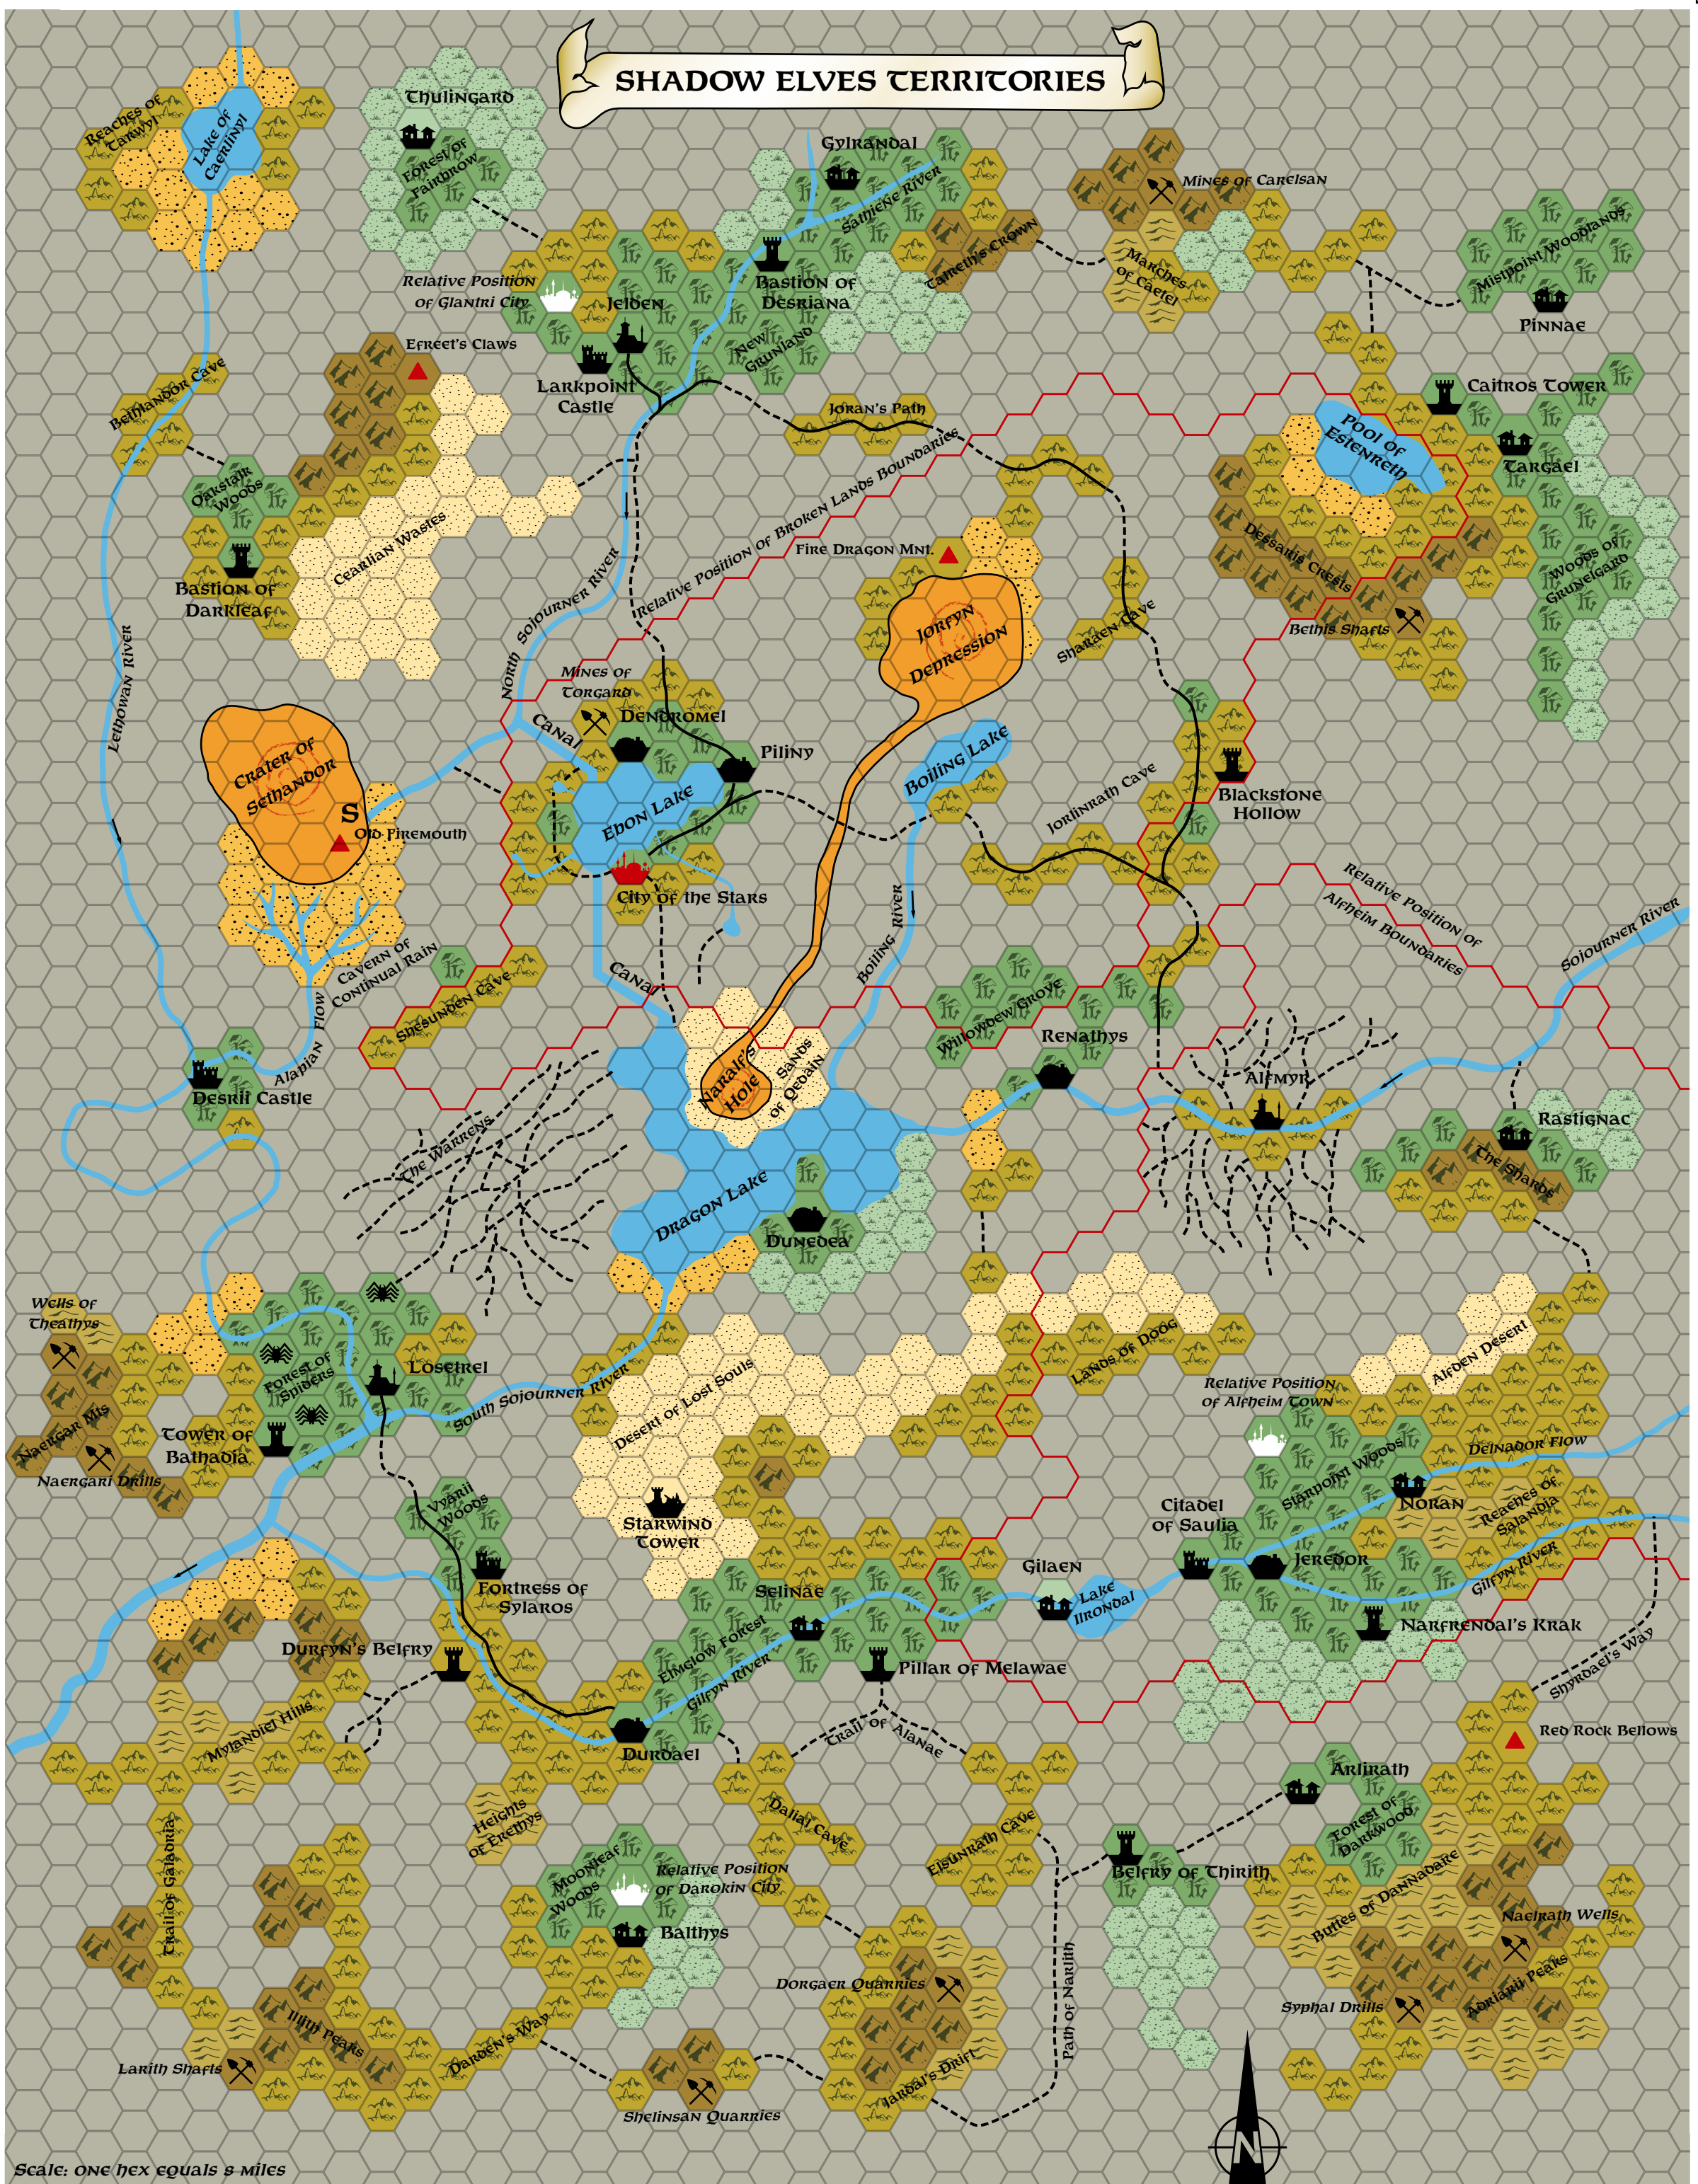

# "Shadow Elves Territories" 1000 AC

Replica of poster map from GAZ13 The Shadow Elves, 1990

Cartography by Thorfinn Tait, February 2005; last revised May 2009

www.thorf.co.uk

## SHADOW ELVES TERRITORIES

Scale: one hex equals 8 miles