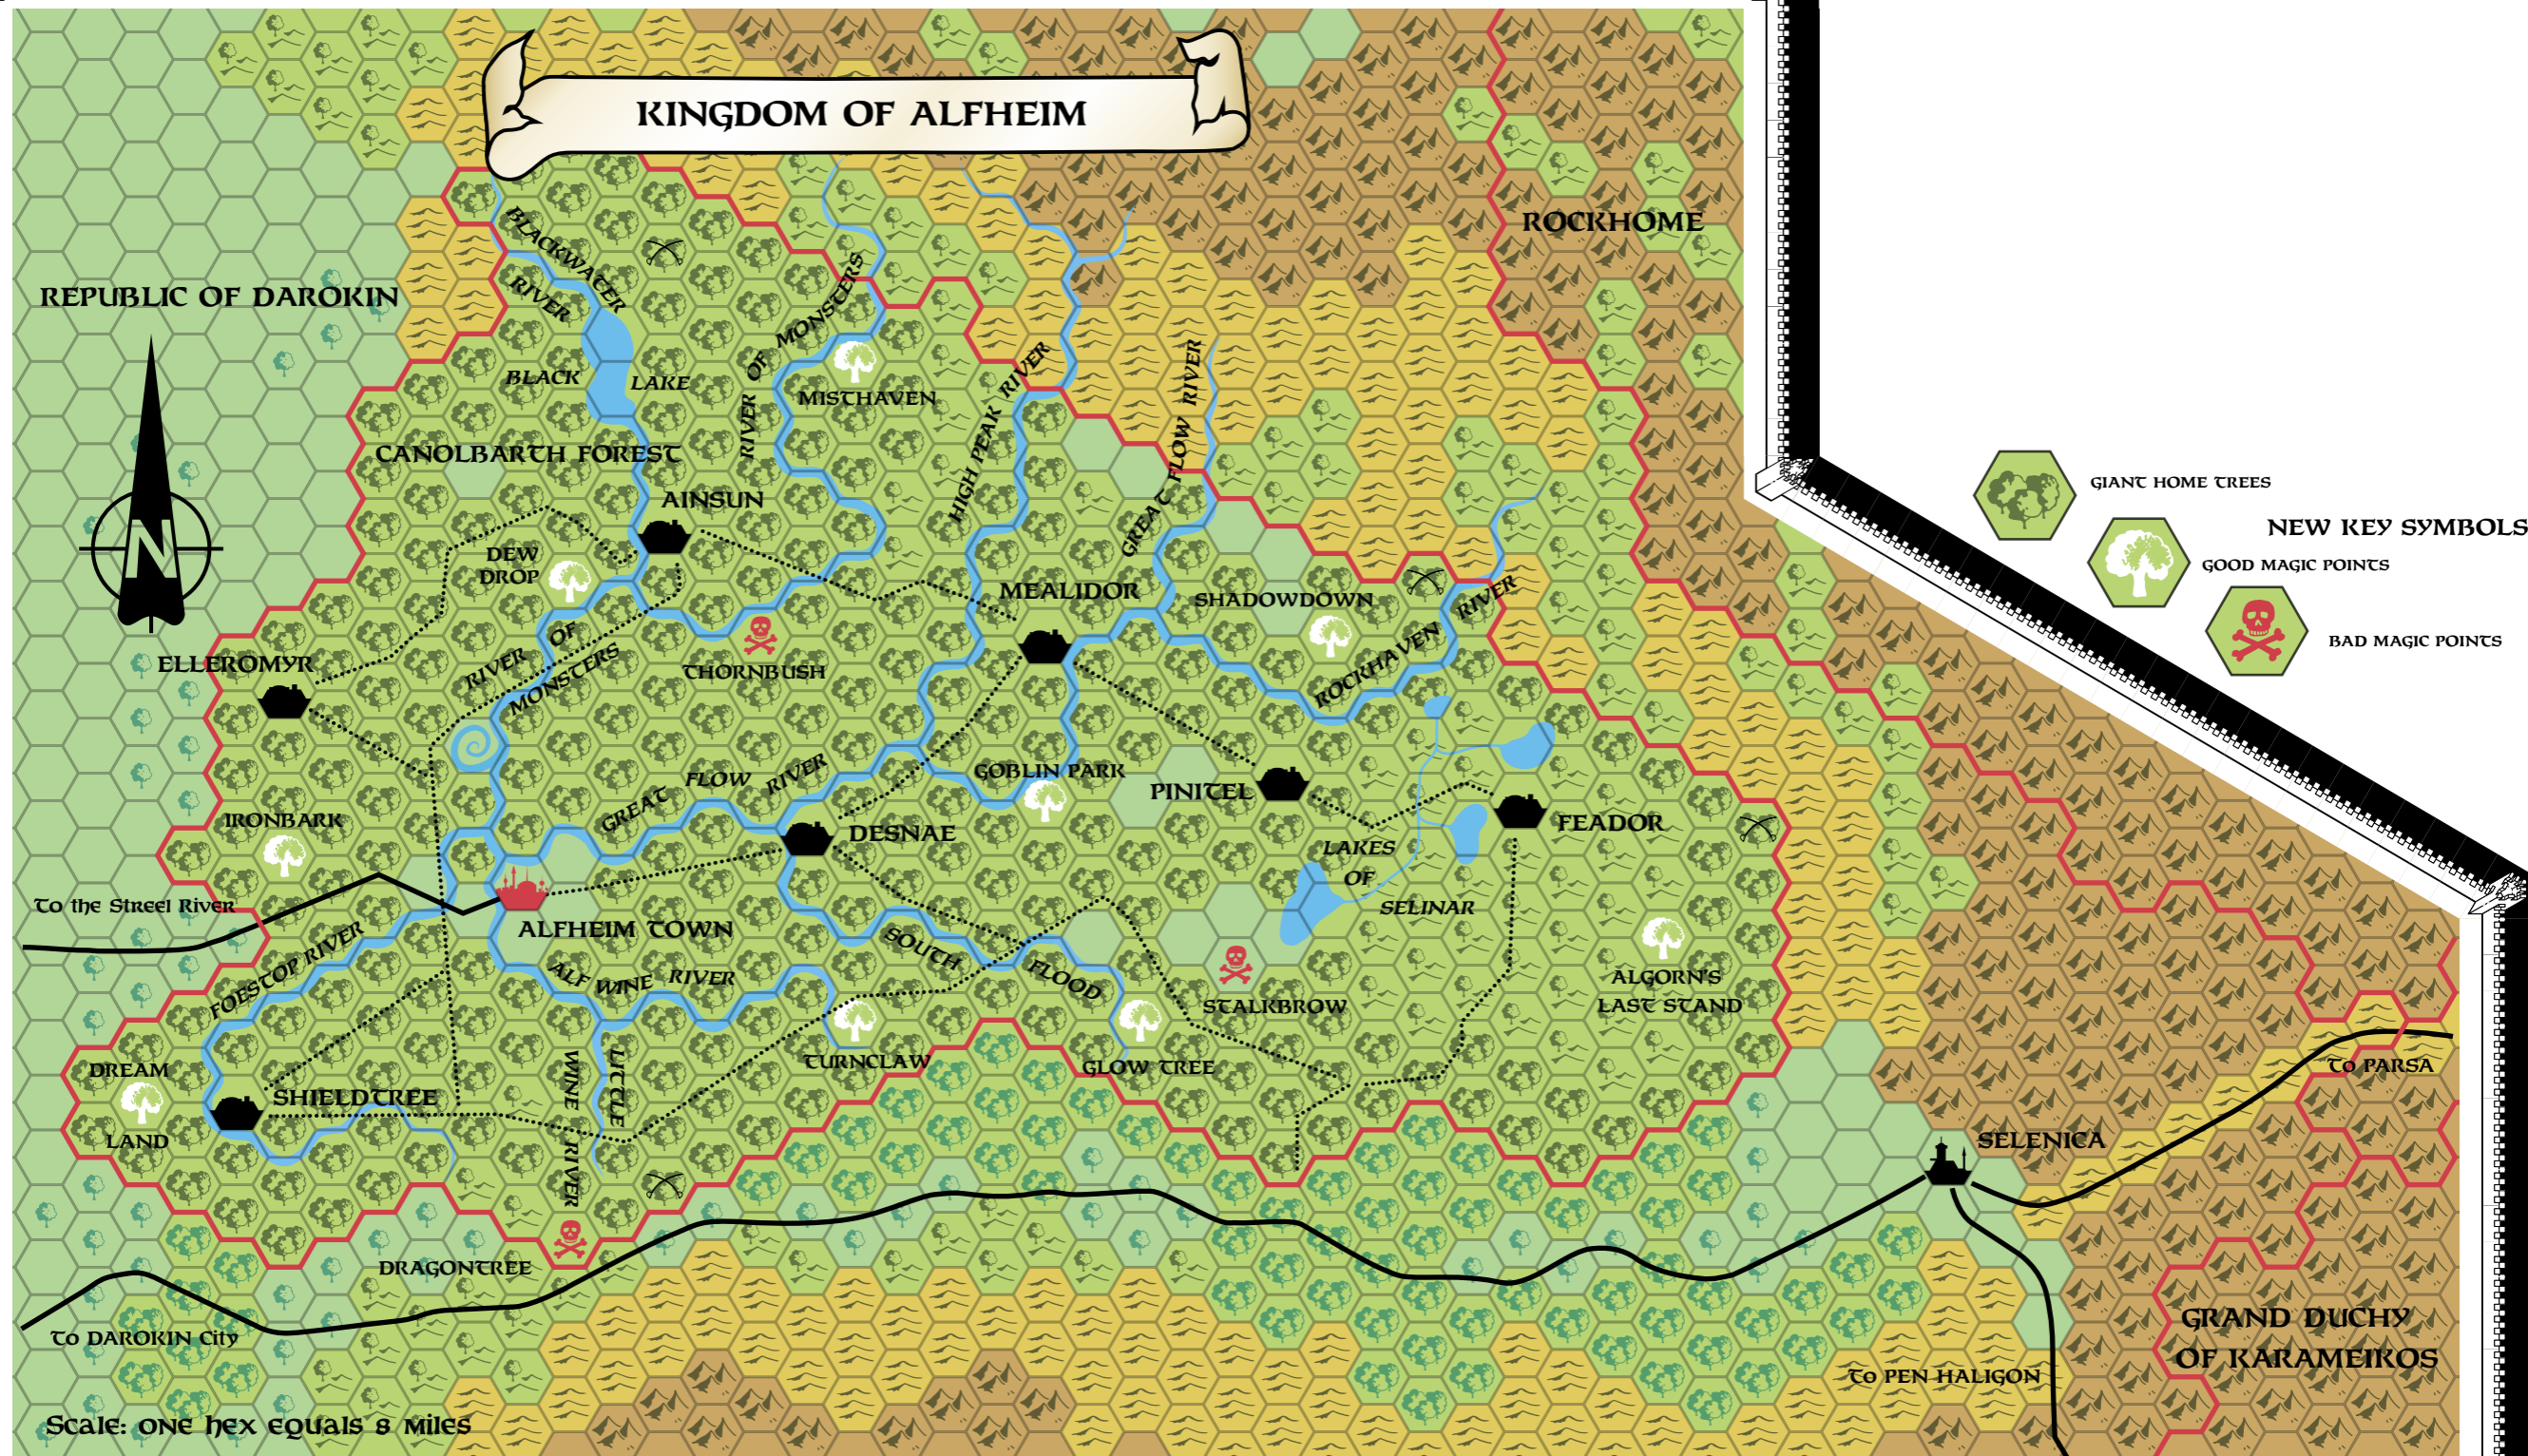

# "Kingdom of Alfheim" 1000 AC

Replica of poster map from GAZ5 The Elves of Alfheim, 1988

Cartography by Thorfinn Tait, July 2008

www.thorf.co.uk

## KINGDOM OF ALFHEIM

REPUBLIC OF DAROKIN

ROCKHOME

- NEW KEY SYMBOLS**
- Giant Home Trees
  - Good Magic Points
  - Bad Magic Points

Scale: one hex equals 8 miles

GRAND DUCHY OF KARAMEIKOS