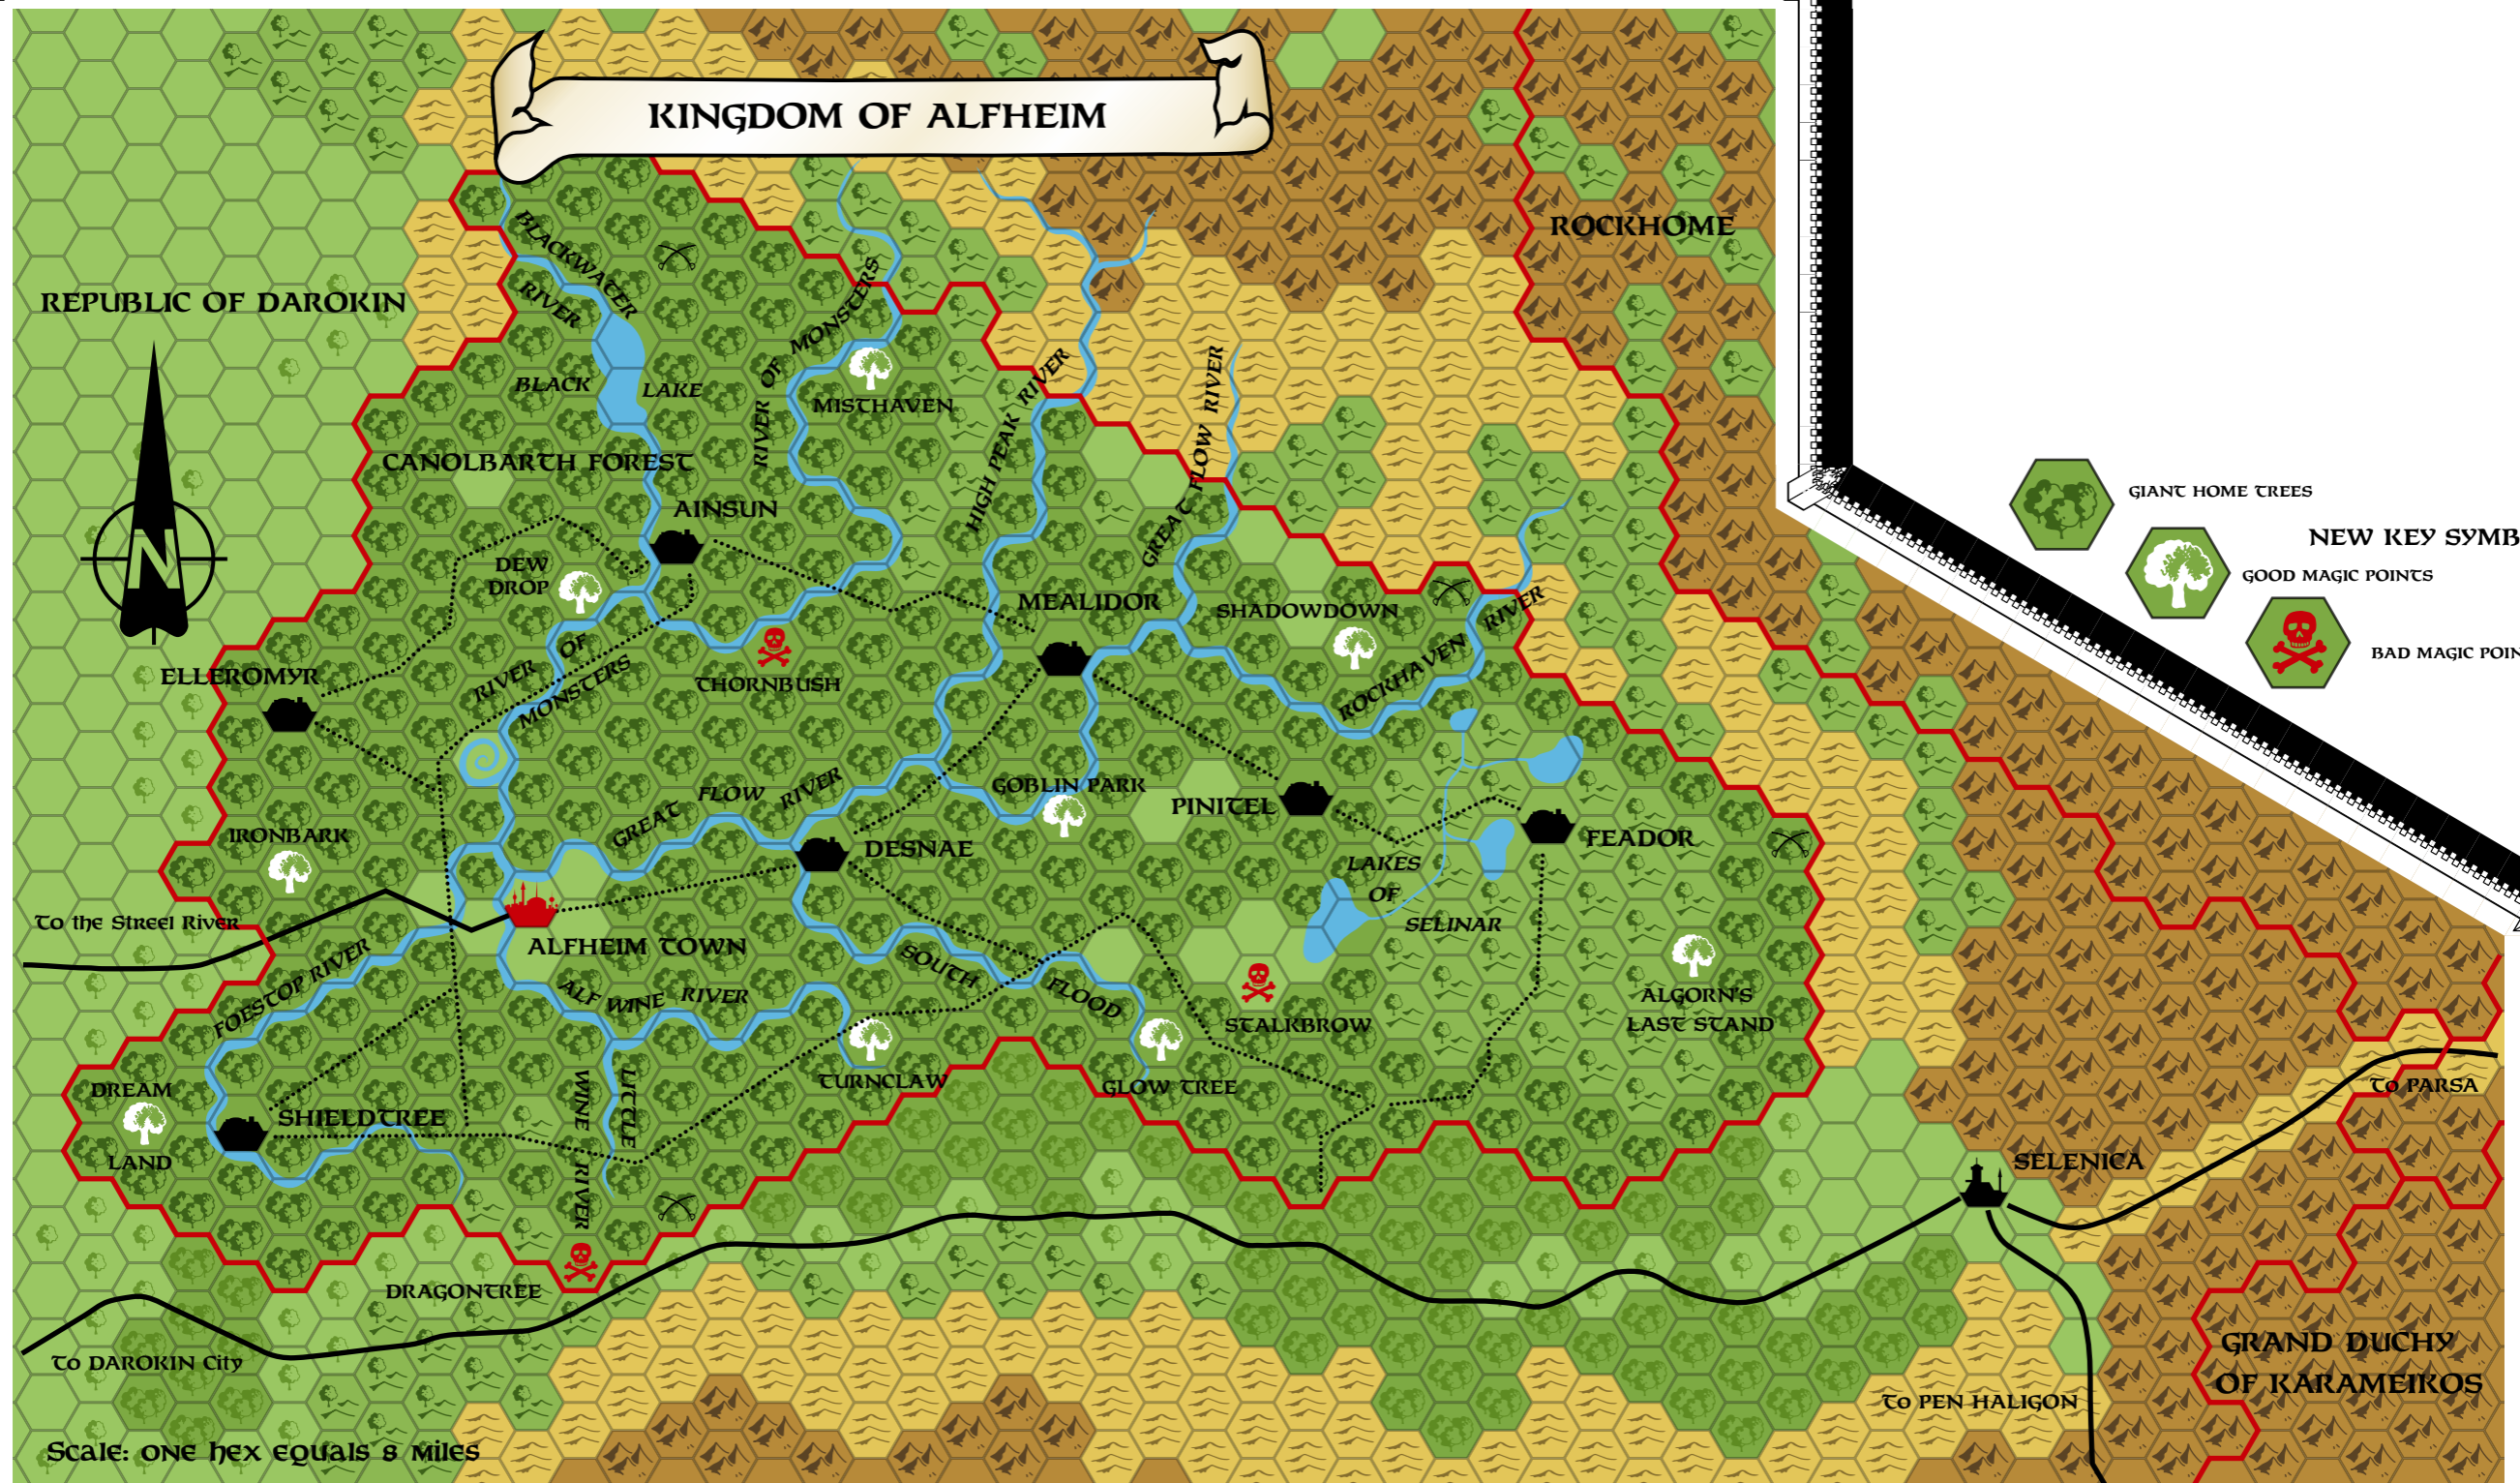

"Kingdom of Alfheim" 1000 AC

Replica of poster map from GAZ5 The Elves of Alfheim, 1988

Cartography by Thorfinn Tait, July 2008

www.thorf.co.uk

NEW KEY SYMBOLS

- GIANT HOME TREES
- GOOD MAGIC POINTS
- BAD MAGIC POINTS

Scale: one hex equals 8 miles

To the Streeel River

To DAROKIN City

To PEN HALIGON

To PARSA

REPUBLIC OF DAROKIN

ROCKHOME

GRAND DUCHY OF KARAMEIKOS